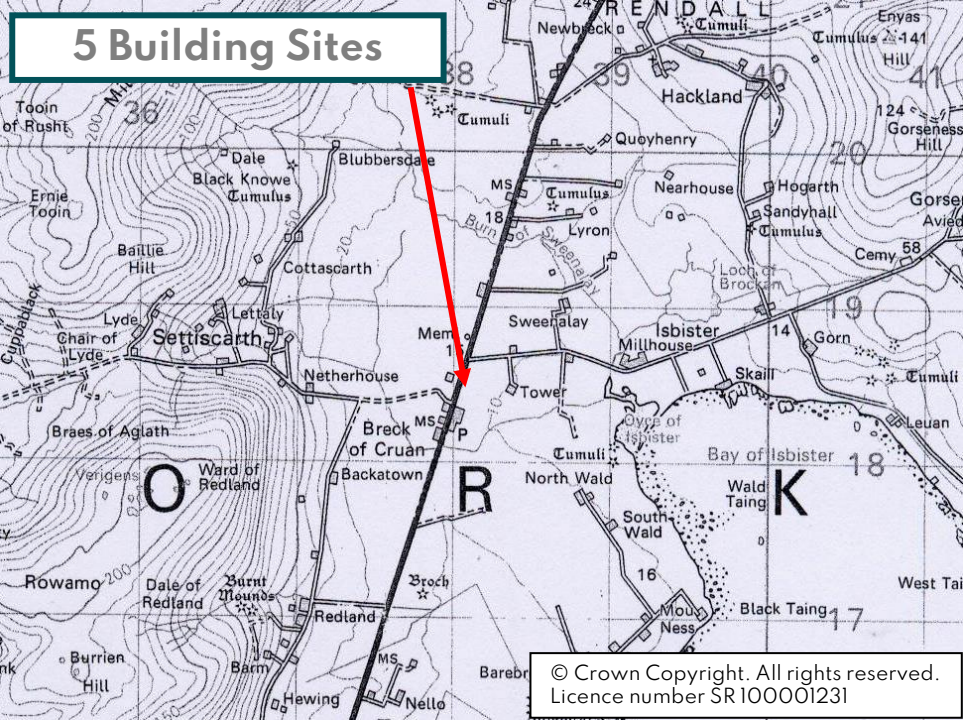

5 Building Sites

ENTRY – By arrangement.

VIEWING – To view simply visit the land.

PRICE – Offers Over £240,000

Further enquiries should be directed to Lows Property Department, with whom all offers should be lodged in writing.

Lows Solicitors – Estate Agents
5 Broad Street, Kirkwall, Orkney, KW15 1DH
T: 01856 873151 F: 01856 875450
W: www.lowsorkney.co.uk

rightmove
find your happy

JCS

The following notes are of crucial importance to intending viewers and/or purchasers of the property.

1. These particulars do not form part of any offer or contract and all statements and measurements contained herein are believed to be correct but are not guaranteed, and any intending purchaser must satisfy themselves as to their accuracy. Prospective purchasers are advised to have their interest noted through their solicitors as soon as possible in order that they may be informed in the event of an early closing date being set for receipt of offers.
2. No responsibility can be accepted for any expenses incurred by intending purchasers in inspecting properties which have been sold or withdrawn.