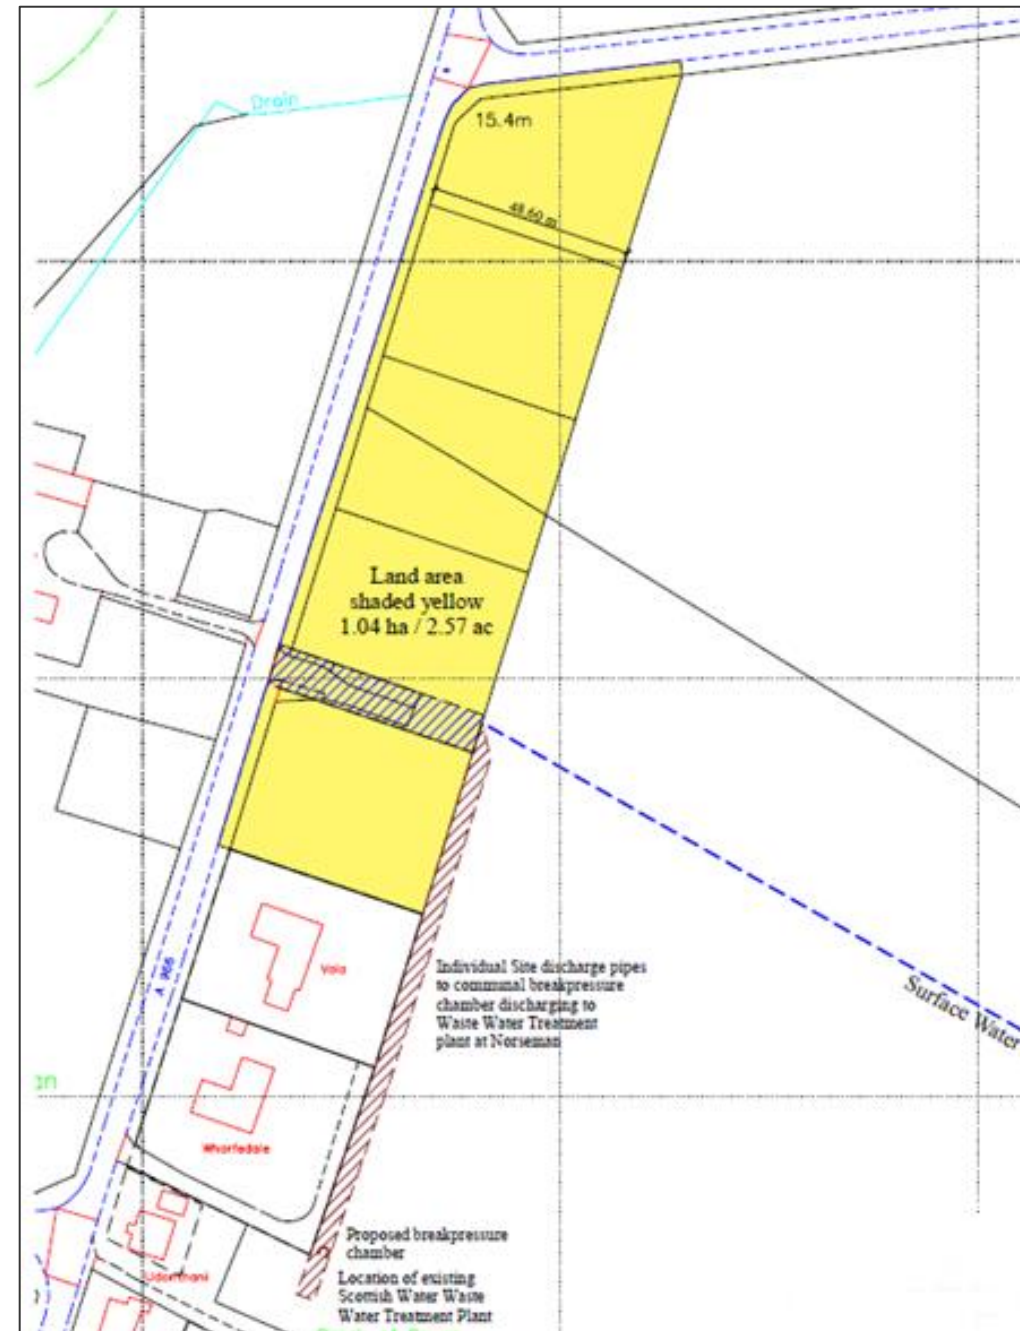

5 Building Sites,
near Tower, Rendall, KW17 2EX

OFFERS OVER £240,000

These 5 building sites, with planning consents (OIC ref 19/152/PP and 19/063/PP), offer an excellent development opportunity for building contractors.

5 Building Sites

ENTRY – By arrangement.

VIEWING – To view simply visit the land.

PRICE – Offers Over £240,000

Further enquiries should be directed to Lows Property Department, with whom all offers should be lodged in writing.